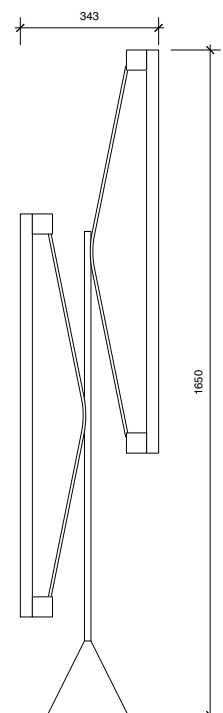

## 2 TUBES FLOOR LAMP

Materials:  
Powder coated metal.

Colour options:  
black / white  
For additional colour options please contact Areti.

Bulb specification:  
Double oval peg architectural light. Max. 60W (Linestra or similar).

Sizes in mm