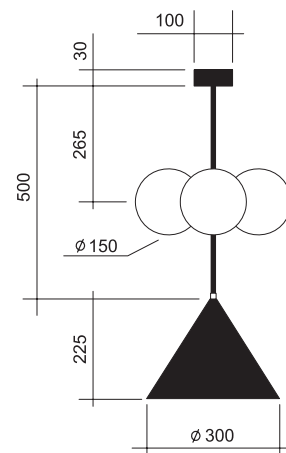

## AXIS CONE AND GLOBES LAMP (metal)

**Materials:**

Powder coated metal and glass

**Colour options:**

black / white / brass

For additional colour options please contact Areti

**Bulb specification:**

E14 max 40W and E27 max 60W or LED equivalent

Sizes in mm.