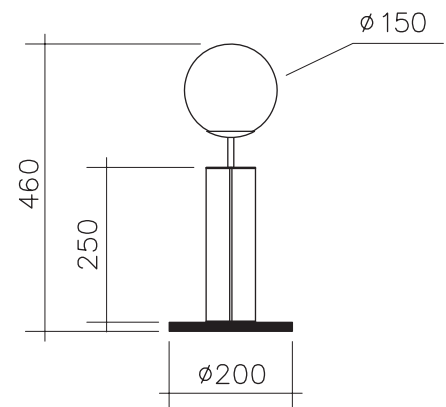

COLUMN GLOBE DESK LAMP

Materials:

Brushed brass, powder coated metal and glass sphere

Colour options:

brass

For additional colour options please contact Areti

Bulb specification:

E14 max 40W or LED equivalent

Sizes in mm.

Please note:

Mirrored bulbs reflect a lot of heat back to the lamp holder. Depending on the space around the lamp holder, the heat might build up above the recommended temperature, especially if the heat is trapped when moving upwards. For this reason, the max. wattage indicated does not apply to mirrored bulbs, but to non mirrored bulbs only. If mirrored bulbs are desired, only those with a low wattage (such as LEDs) should be used. The max. wattage for mirrored bulbs is 5 watt LED (equivalent of 40 watt traditional bulb).