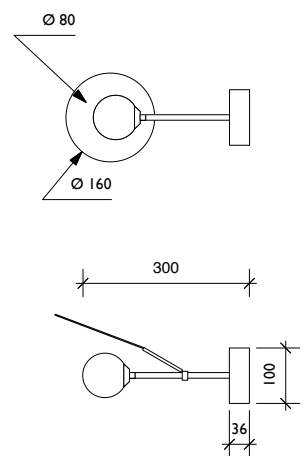

LEAF WALL LAMP

Materials:
Powder coated metal, glass.

Colour options:
black / white
For additional colour options please contact Areti.

Bulb specification:
G9 lampholder (LED or halogen bulb possible) max 25W.

Sizes in mm

ARETI

www.atelierareti.com info@atelierareti.com

Our collections are hand made and made to order, small irregularities in shape or surface will occur, they are inherent to the hand made process and should not be seen as flaws. Variations in colour and size are available for some collections, please contact Areti for more details.