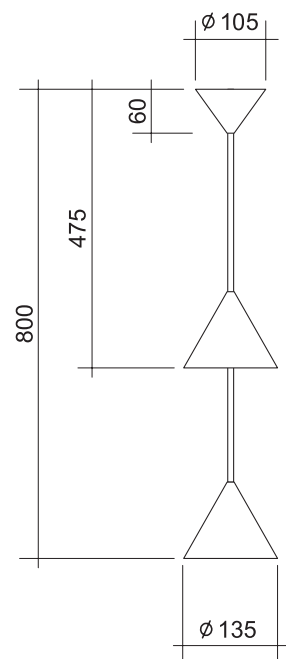

MANY 1 LAMP

Materials:

Powder coated metal, polished brass and glass sphere

Colour options:

black / white / brass

For additional colour options please contact Areti

Bulb specification:

G9 Halogen max 25W or LED equivalent

Sizes in mm.

ARETI

www.atelierareti.com contact@atelierareti.com

Our collections are hand made and made to order, small irregularities in shape or surface will occur, they are inherent to the hand made process and should not be seen as flaws. Variations in colour and size are available for some collections, please contact Areti for more details.