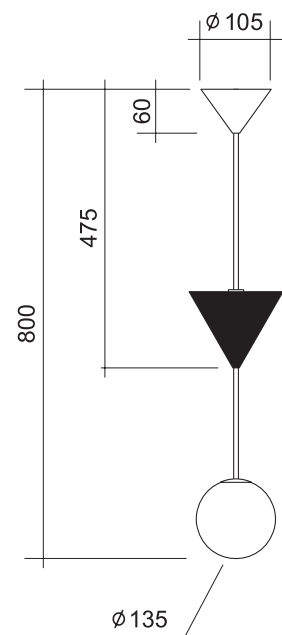

MANY 2 LAMP

Materials:

Powder coated metal, brushed brass and glass sphere

Colour options:

black / white / brass

For additional colour options please contact Areti

Bulb specification:

G9 Halogen max 25W or LED equivalent

Sizes in mm.

ARETI

www.atelierareti.com contact@atelierareti.com

Our collections are hand made and made to order, small irregularities in shape or surface will occur, they are inherent to the hand made process and should not be seen as flaws. Variations in colour and size are available for some collections, please contact Areti for more details.