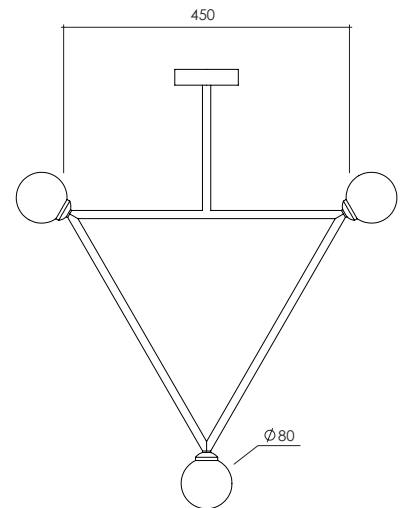

ARETI

www.atelierareti.com contact@atelierareti.com

Our collections are hand made and made to order, small irregularities in shape or surface will occur, they are inherent to the hand made process and should not be seen as flaws. Variations in colour and size are available for some collections, please contact Areti for more details.