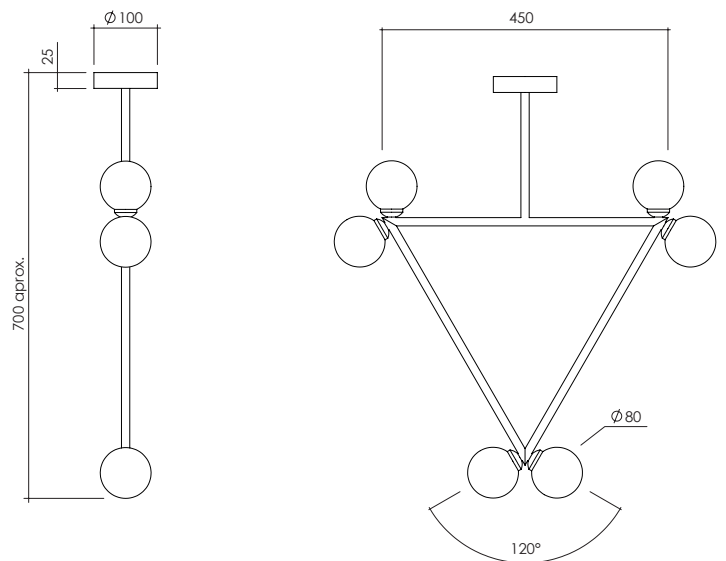

ARETI

www.atelierareti.com contact@atelierareti.com
Our collections are hand made and made to order, small irregularities in shape or surface will occur, they are inherent to the hand made process and should not be seen as flaws.
Variations in colour and size are available for some collections, please contact Areti for more details.