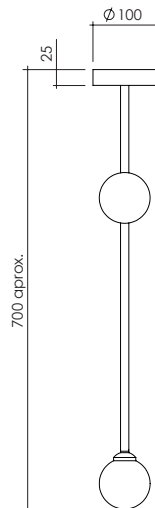

TRIANGLE PENDANT LAMP / 3 GLOBES

Materials:
Powder coated metal, polished brass and glass sphere

Colour options:
black / white / brass
For additional colour options please contact Areti

Bulb specification:
G9 Halogen max 25W or LED equivalent

Sizes in mm.

ARETI

www.atelierareti.com contact@atelierareti.com

Our collections are hand made and made to order, small irregularities in shape or surface will occur, they are inherent to the hand made process and should not be seen as flaws. Variations in colour and size are available for some collections, please contact Areti for more details.

TRIANGLE PENDANT LAMP / 6 GLOBES

Materials:
Powder coated metal, polished brass and glass sphere

Colour options:
black / white / brass
For additional colour options please contact Areti

Bulb specification:
G9 Halogen max 25W or LED equivalent