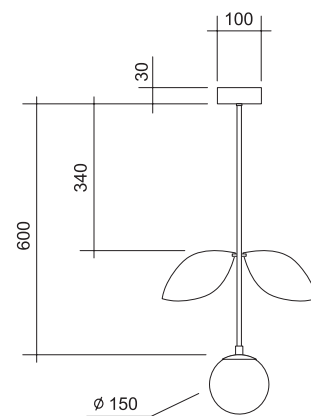

PLANT LAMP

Materials:
Brushed brass and glass

Colour options:
black / white
For additional colour options please contact Areti

Bulb specification:
E14 max 40W or LED equivalent

Sizes in mm.

ARETI

www.atelierareti.com contact@atelierareti.com