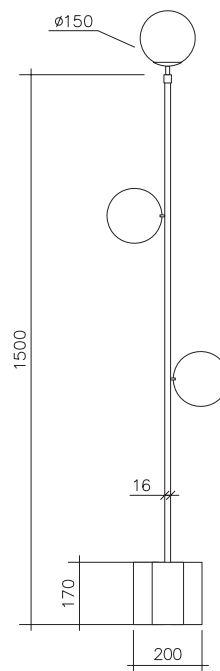

## PLATES FLOOR LAMP

**Materials:**  
Brushed brass and glass

**Colour options:**  
black / white  
For additional colour options please contact Areti

**Bulb specification:**  
E14 max 40W or LED equivalent

Sizes in mm.