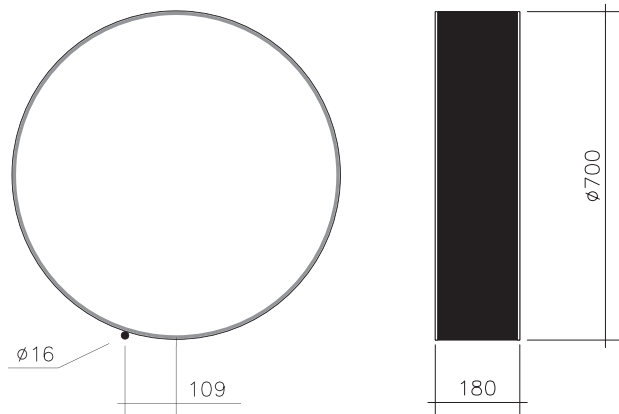

## ROUND LAMP

**Materials:**  
Powder coated metal and glass

**Colour options:**  
black / white  
For additional colour options please contact Areti

**Bulb specification:**  
E27 max 100W or LED equivalent

Sizes in mm.