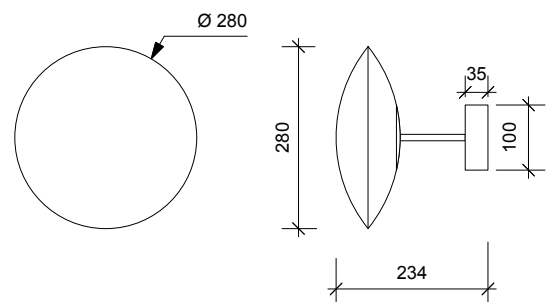

G9 Halogen max 25W

Light bulb not included.

Sizes in mm

ARETI

www.atelierareti.com contact@atelierareti.com

Our collections are hand made and made to order, small irregularities in shape or surface will occur, they are inherent to the hand made process and should not be seen as flaws. Variations in colour and size are available for some collections, please contact Areti for more details.