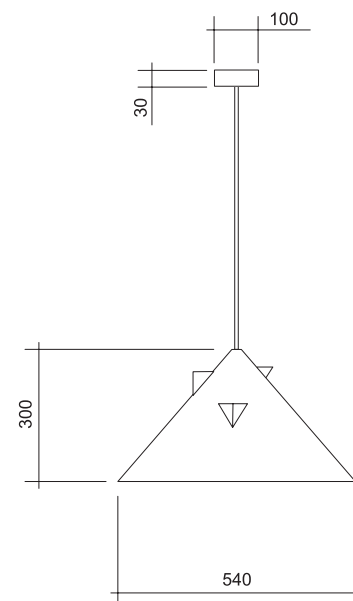

T SERIES PENDANT LAMP

Materials:
Powder coated metal

Colour options:
black / white
For additional colour options please contact Areti

Bulb specification:
E27 max 100W or LED equivalent

Sizes in mm.

ARETI

www.atelierareti.com contact@atelierareti.com
Our collections are hand made and made to order, small irregularities in shape or surface will occur, they are inherent to the hand made process and should not be seen as flaws.
Variations in colour and size are available for some collections, please contact Areti for more details.