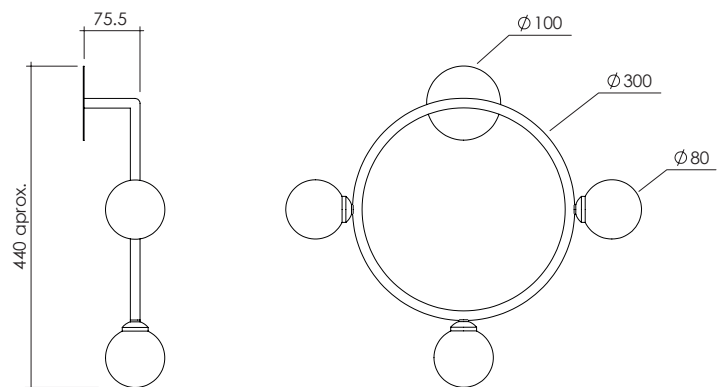

## CIRCLE WALL LAMP

**Materials:**

Powder coated metal, polished brass and glass sphere

**Colour options:**

black / white / brass

For additional colour options please contact Areti

Wall cover can either be a flat plate or a pill box

**Bulb specification:**

G9 Halogen max 25W or LED equivalent

Sizes in mm.