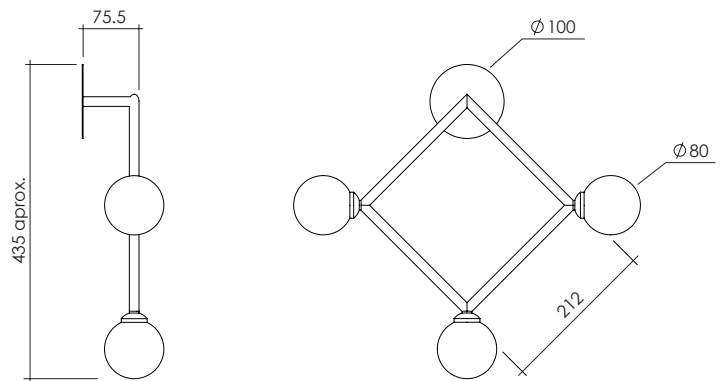

RHOMBUS WALL LAMP

Materials:

Powder coated metal, polished brass and glass sphere

Colour options:

black / white / brass

For additional colour options please contact Areti

Wall cover can either be a flat plate or a pill box

Bulb specification:

G9 Halogen max 25W or LED equivalent

Sizes in mm.

ARETI

www.atelierareti.com contact@atelierareti.com

Our collections are hand made and made to order, small irregularities in shape or surface will occur, they are inherent to the hand made process and should not be seen as flaws. Variations in colour and size are available for some collections, please contact Areti for more details.