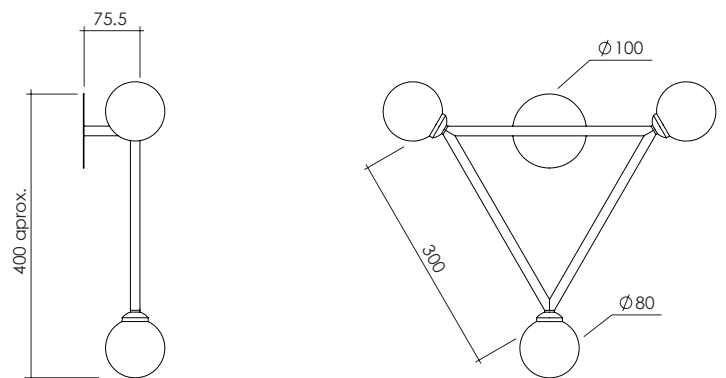

TRIANGLE WALL LAMP

Materials:

Powder coated metal, polished brass and glass sphere

Colour options:

black / white / brass

For additional colour options please contact Areti

Wall cover can either be a flat plate or a pill box

Bulb specification:

G9 Halogen max 25W or LED equivalent

Sizes in mm.

ARETI

www.atelierareti.com contact@atelierareti.com

Our collections are hand made and made to order, small irregularities in shape or surface will occur, they are inherent to the hand made process and should not be seen as flaws. Variations in colour and size are available for some collections, please contact Areti for more details.