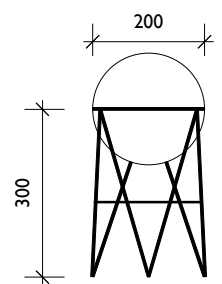

STRUCTURE AND GLOBE DESK LAMP

Materials:

Powder coated metal, glass globe

Colour options:

black

Bulb specification:

E27 screwbase bulb max 60W.

Sizes in mm.